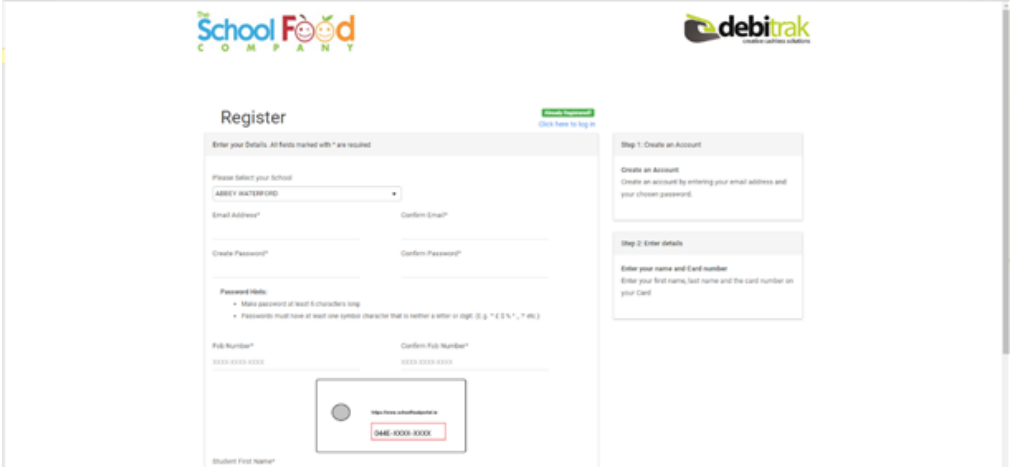

FILL IN THE DETAILS ON THE PAGE, INCLUDING THE UNIQUE NUMBER ON THE BACK OF YOUR NEW SMART FOB. ACCEPT TERMS AND CONDITIONS AND CLICK REGISTER NOW

NEED HELP cashless@schoolfoodcompany.ie