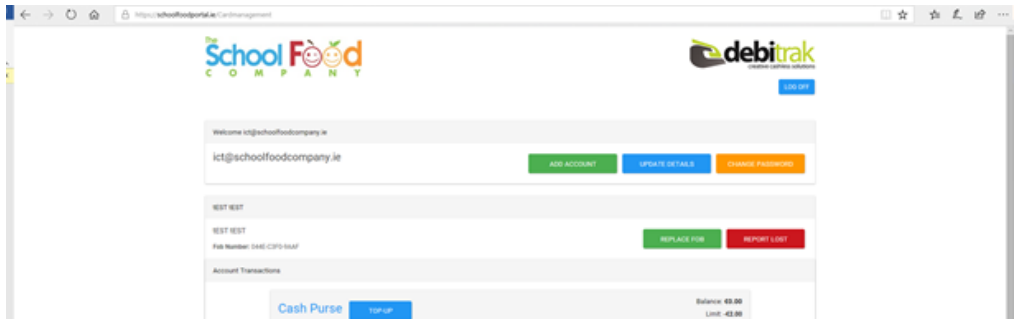

REGISTERING A FOB CONTINUED

YOU WILL RECEIVE A VERIFICATION EMAIL.

IF YOU HAVE NOT RECEIVED AN EMAIL PLEASE CHECK YOUR JUNK MAIL

ONCE YOU HAVE CONFIRMED THE ACTIVATION EMAIL YOU WILL BE ABLE TO LOG IN TO YOUR ACCOUNT BY CLICKING ON THE LOGIN LINK

ENTER YOUR EMAIL & PASSWORD AND CLICK LOGIN

REGISTRATION COMPLETE

A COMPREHENSIVE USER GUIDE IS AVAILABLE FOR
DOWNLOAD AT THE FOLLOWING ADDRESS

<https://www.schoolfood.ie/cashless-portal>