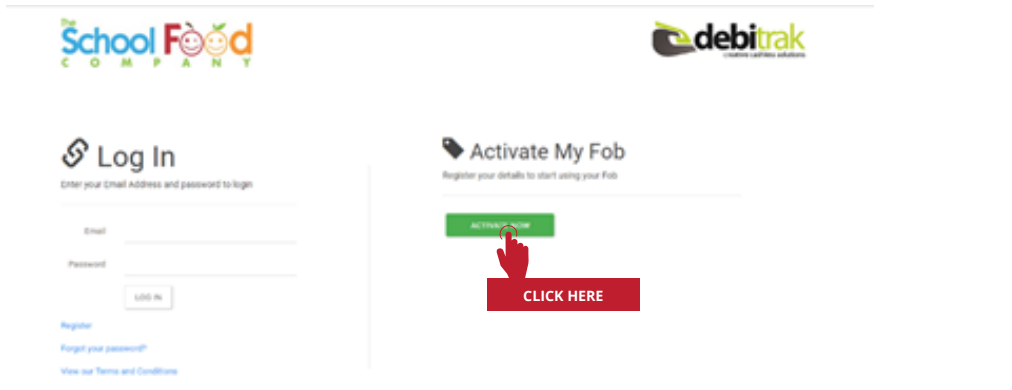

REGISTERING A FOB

TO REGISTER A NEW FOB GO TO <https://www.schoolfoodportal.ie>

CLICK ON ACTIVATE MY FOB